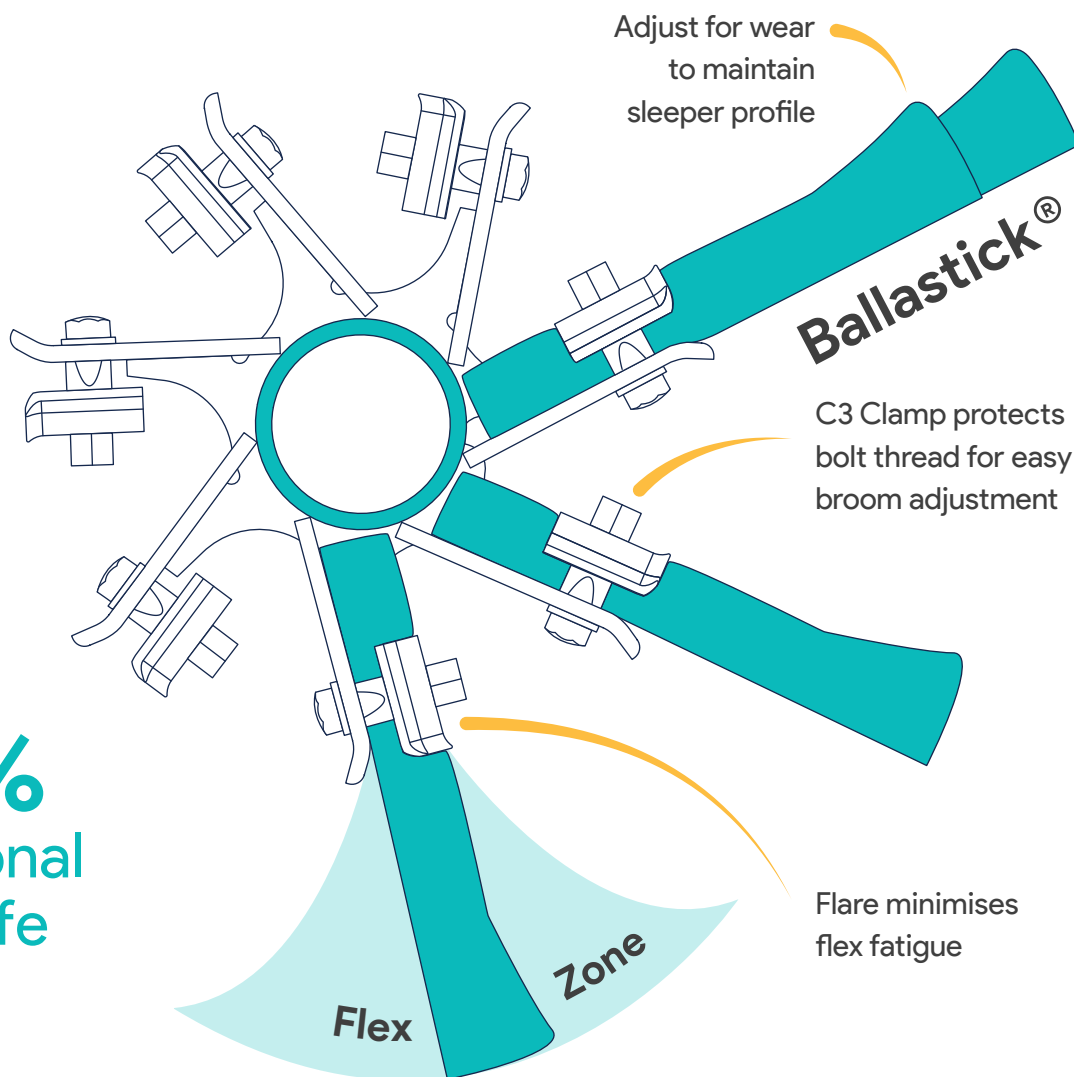

More where it matters, for longer wear and better performance.

40%
additional
wear life

Accessories
DRC3 – Derby Quick-Change Clamp
(to suit M16 bolt)