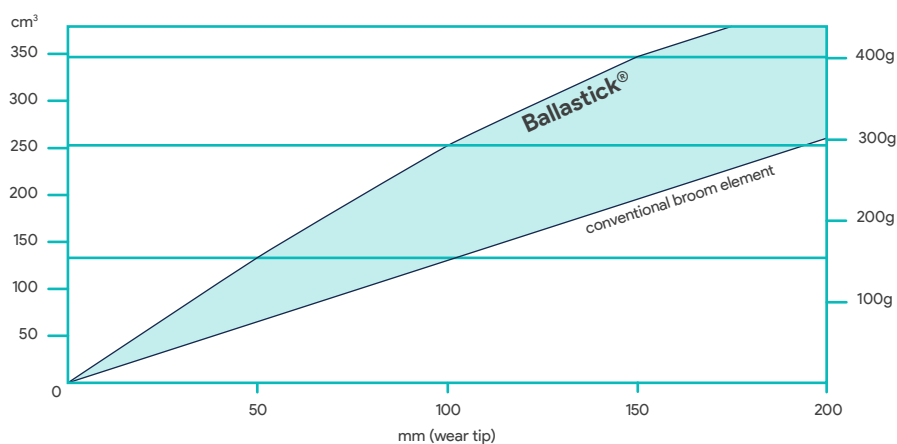

More where it matters, for longer wear and better performance.

40%
additional
wear life

Accessories
DRC3 – Derby Quick-Change Clamp
(to suit M16 bolt)